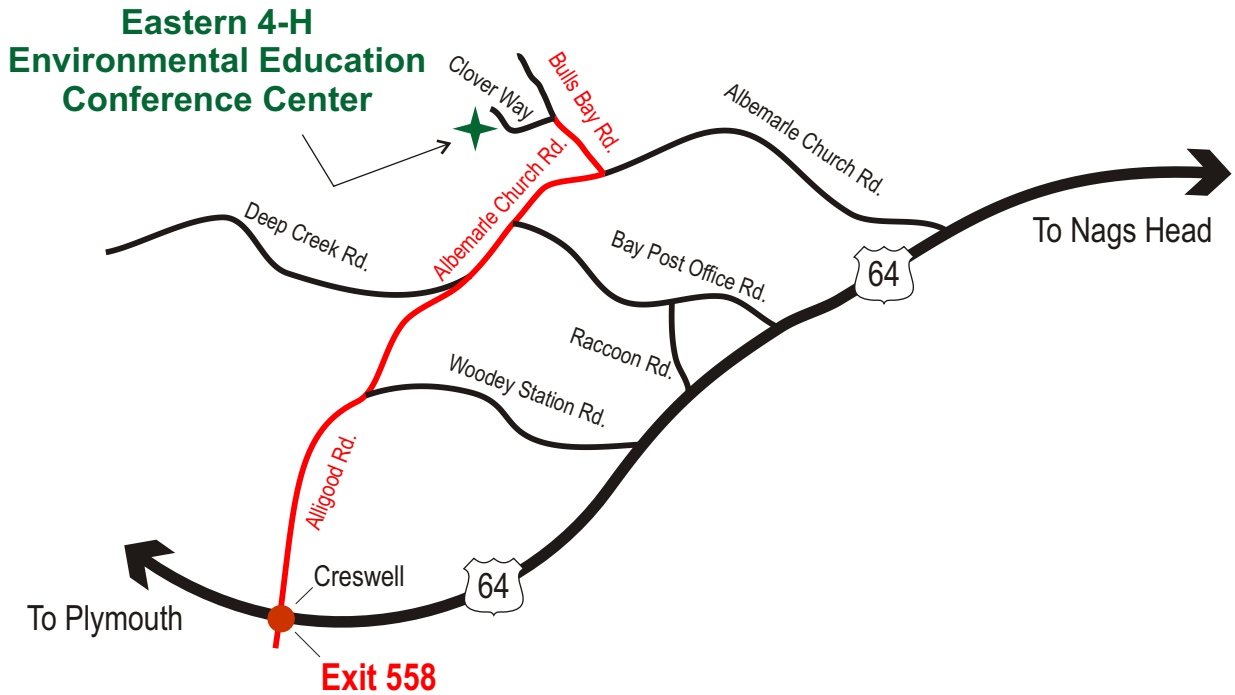

Driving Directions to the Eastern 4-H Center

From the WEST:

The Center is approximately 7 miles northeast of Creswell. Follow US Highway 64 East to Creswell, take EXIT 558 ~ Alligood Road. From the end of the exit ramp, Turn RIGHT on Alligood Road. At the end of Alligood Road (3.2 miles), turn right onto Albemarle Church Road. After 1.5 miles, turn left onto Bulls Bay Road and the Center's entrance is on the left.